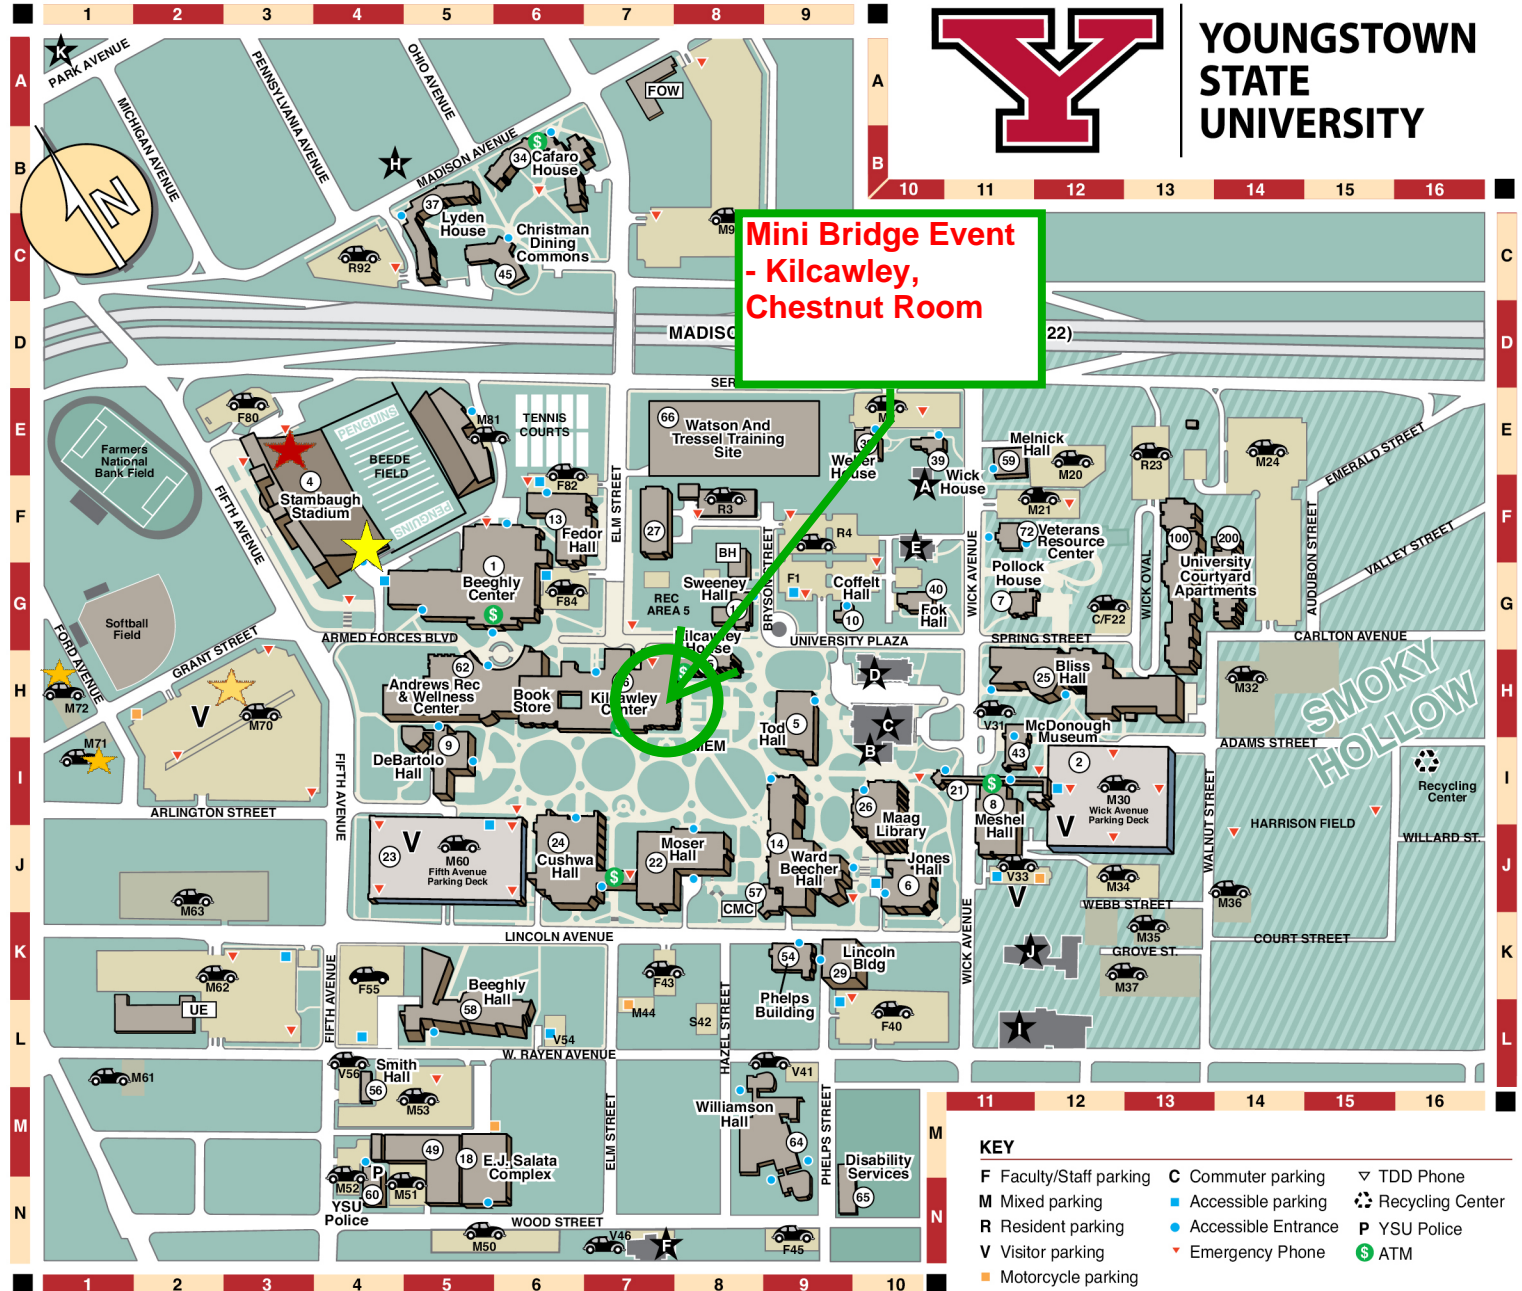

# University Buildings

- 65 36 West Wood St. (Disability Services)
- MEM 9/11 Memorial
- 62 Andrews Student Recreation and Wellness Center
- 1 Beeghly Center
- 58 Beeghly Hall
- 25 Bliss Hall
- BH Buechner Hall
- 34 Cafaro House
- 27 Central Utility Plant
- 45 Christman Dining Commons
- 60 Clingan-Waddell Hall (YSU Police)
- 10 Coffelt Hall
- 57 CMC
- 24 Cushwa Hall
- 9 DeBartolo Hall
- 18 E.J. Salata Complex
- 13 Fedor Hall
- FOW Flats On Wick Apartments
- 40 Fok Hall
- 6 Jones Hall
- 16 Kilcawley Center
- 15 Kilcawley House
- 29 Lincoln Building
- 37 Lyden House
- 2 M30 Wick Avenue Parking Deck
- 23 M60 Fifth Avenue Parking Deck
- 26 Maag Library
- 43 McDonough Museum of Art
- 59 Melnick Hall
- 8 Meshel Hall
- 22 Moser Hall
- 21 Pedestrian Bridge
- 54 Phelps Building
- 7 Pollock House
- 56 Smith Hall
- 4 Stambaugh Stadium
- 11 Sweeney Hall (Admissions)
- 5 Tod Hall
- UE University Edge Apartments
- 100 University Courtyard Apartments
- 200 University Courtyard Apartments
- 72 Veterans Resource Center
- 14 Ward Beecher Hall
- 66 Watson and Tressel Training Site (WATTS)
- 38 Weller House
- 49 Westinghouse Building
- 39 Wick House
- 64 Williamson Hall

**Mini Bridge Event - Kilcawley, Chestnut Room**

- ### KEY
- F Faculty/Staff parking
  - M Mixed parking
  - R Resident parking
  - V Visitor parking
  - C Commuter parking
  - Accessible parking
  - Accessible Entrance
  - Emergency Phone
  - TDD Phone
  - Recycling Center
  - YSU Police
  - ATM
  - Motorcycle parking

- ★ DROP-OFF Area: Dock Area of Stambaugh Stadium
- ★ Employer Parking - M-70, M-71, and M-72
- ★ GPS Address Location:
- ★ Employer Check-in Stadium - Gymnasiums A & B (By YSU Football ticket office)