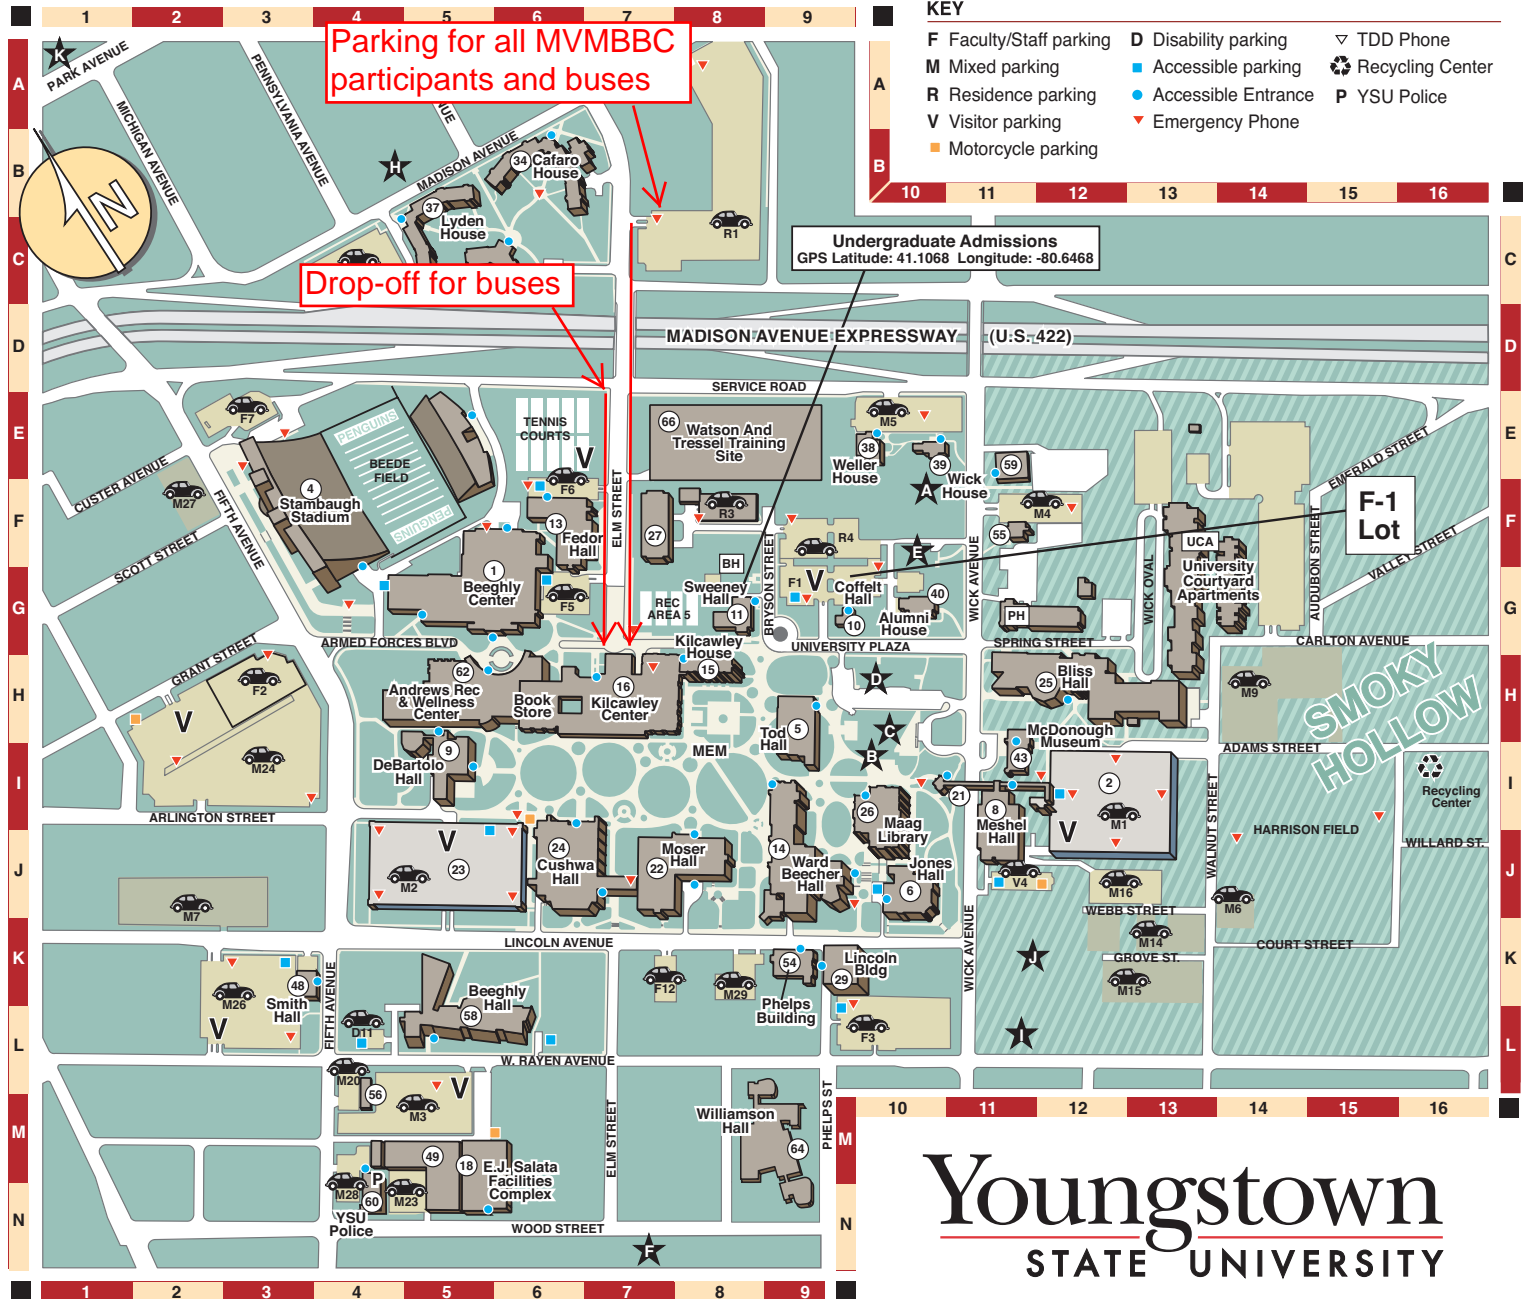

University Buildings

- MEM 9/11 Memorial 8H
- 40 Alumni House 10G
- 62 Andrews Student Recreation and Wellness Center 5H
- 1 Beeghly Center 5G
- 58 Beeghly Hall 5L
- 25 Bliss Hall 12H
- BH Buechner Hall 8F
- 34 Cafaro House 6B
- 27 Central Utility Building 7F
- 45 Christman Dining Commons 5C
- 60 Clingan-Waddell (YSU Police) 4N
- 10 Coffelt Hall 9G
- 24 Cushwa Hall 6J
- 9 DeBartolo Hall 5I
- 56 Disability Services 4L
- 18 E.J. Salata Facilities Complex 5M
- 13 Fedor Hall 6F
- 6 Jones Hall 10J
- 16 Kilcawley Center 7H
- 15 Kilcawley House 8H
- 29 Lincoln Building 10K
- 37 Lyden House 5B
- 2 M-1 Parking Deck 12I
- 23 M-2 Parking Deck 5J
- 26 Maag Library 10I
- 43 McDonough Museum of Art 11I
- 59 Melnick Hall 11E
- 8 Meshel Hall 11I
- 22 Moser Hall 7J
- 55 Peck-Schoff House 11F
- 21 Pedestrian Bridge 11I
- 54 Phelps Building 9K
- PH Pollock House 11G
- 48 Smith Hall 3K
- 4 Stambaugh Stadium 3F
- 11 Sweeney Hall 8G
- 5 Tod Hall 9H
- UCA University Courtyard Apartments 13F
- 14 Ward Beecher Hall 9J
- 66 Watson And Tressel Training Site-WATTS 8E
- 38 Weller House 10E
- 49 Westinghouse Building 5M
- 39 Wick House 10E
- 64 Williamson Hall 9M

Area Arts & Cultural Venues & Churches

- A Arms Family Museum of Local History 10F
- B Beecher Center for Technology in the Arts 10I
- C Butler Institute of American Art 10H
- D Butler Institute - North Annex 10H
- E Holy Trinity Romanian Orthodox Church 10F
- F Museum of Industry and Labor 7N
- H Newman Center 4B
- I Public Library 11L
- J St. John's Episcopal Church 11K
- K Wick Park 1A

Youngstown
STATE UNIVERSITY